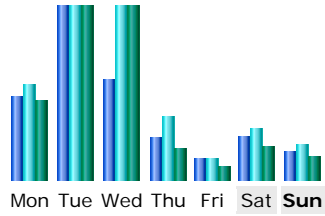

WTCEA Stats for 2008-04 to 04-19-2008 (April)

Month	Unique visitors	Number of visits	Pages	Hits	Bandwidth
Jan 2008	0	0	0	0	0
Feb 2008	7	12	80	134	335.46 KB
Mar 2008	51	73	345	685	2.33 MB
Apr 2008	33	68	280	478	2.47 MB
May 2008	0	0	0	0	0
Jun 2008	0	0	0	0	0
Jul 2008	0	0	0	0	0
Aug 2008	0	0	0	0	0
Sep 2008	0	0	0	0	0
Oct 2008	0	0	0	0	0
Nov 2008	0	0	0	0	0
Dec 2008	0	0	0	0	0
Total	91	153	705	1297	5.13 MB

Day	Number of visits	Pages	Hits	Bandwidth
01 Apr 2008	19	78	177	1.09 MB
02 Apr 2008	8	35	81	489.14 KB
03 Apr 2008	3	13	13	47.82 KB
04 Apr 2008	1	1	1	3.99 KB
05 Apr 2008	2	11	11	39.84 KB
06 Apr 2008	2	6	10	38.99 KB
07 Apr 2008	4	22	27	150.13 KB
08 Apr 2008	1	9	9	30.04 KB
09 Apr 2008	6	25	37	175.27 KB
10 Apr 2008	1	1	4	0
11 Apr 2008	2	11	11	39.84 KB
12 Apr 2008	5	15	19	77.78 KB
13 Apr 2008	2	11	11	39.84 KB
14 Apr 2008	2	11	11	39.84 KB
15 Apr 2008	4	19	30	131.73 KB
16 Apr 2008	1	1	4	36.45 KB
17 Apr 2008	4	10	21	63.06 KB
18 Apr 2008	1	1	1	3.99 KB
19 Apr 2008	0	0	0	0

Days of week

Day	Pages	Hits	Bandwidth
Mon	16.50	19	94.98 KB
Tue	35.33	72	427.51 KB
Wed	20.33	40.67	233.62 KB
Thu	8	12.67	36.96 KB
Fri	4.33	4.33	15.94 KB
Sat	8.67	10	39.21 KB
Sun	5.67	7	26.28 KB

Hours

Hours	Pages	Hits	Bandwidth	Hours	Pages	Hits	Bandwidth
00	12	12	43.83 KB	12	13	20	120.71 KB
01	1	1	3.99 KB	13	30	66	426.84 KB
02	0	0	0	14	15	35	247.35 KB
03	0	0	0	15	14	26	120.07 KB
04	0	1	0	16	40	105	607.02 KB
05	12	12	43.83 KB	17	7	18	140.34 KB
06	9	11	30.04 KB	18	21	26	146.14 KB
07	22	22	79.68 KB	19	3	8	63.69 KB
08	1	1	0	20	0	0	0
09	26	52	220.14 KB	21	0	0	0
10	18	23	94.00 KB	22	0	0	0
11	25	28	101.01 KB	23	11	11	39.84 KB