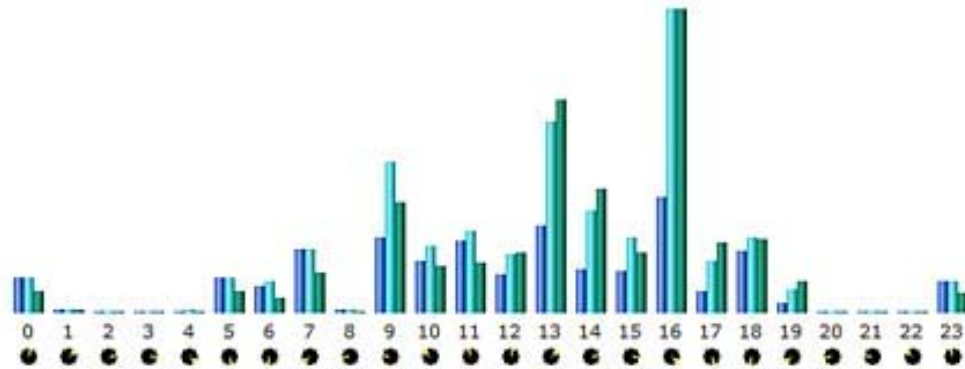

Hours

Hours	Pages	Hits	Bandwidth	Hours	Pages	Hits	Bandwidth
00	12	12	43.83 KB	12	13	20	120.71 KB
01	1	1	3.99 KB	13	30	66	426.84 KB
02	0	0	0	14	15	35	247.35 KB
03	0	0	0	15	14	26	120.07 KB
04	0	1	0	16	40	105	607.02 KB
05	12	12	43.83 KB	17	7	18	140.34 KB
06	9	11	30.04 KB	18	21	26	146.14 KB
07	22	22	79.68 KB	19	3	8	63.69 KB
08	1	1	0	20	0	0	0
09	26	52	220.14 KB	21	0	0	0
10	18	23	94.00 KB	22	0	0	0
11	25	28	101.01 KB	23	11	11	39.84 KB

Countries (Top 25) - Full list

Countries		Pages	Hits	Bandwidth	
	United States	us	272	470	2.44 MB
	Unknown	ip	8	8	31.92 KB